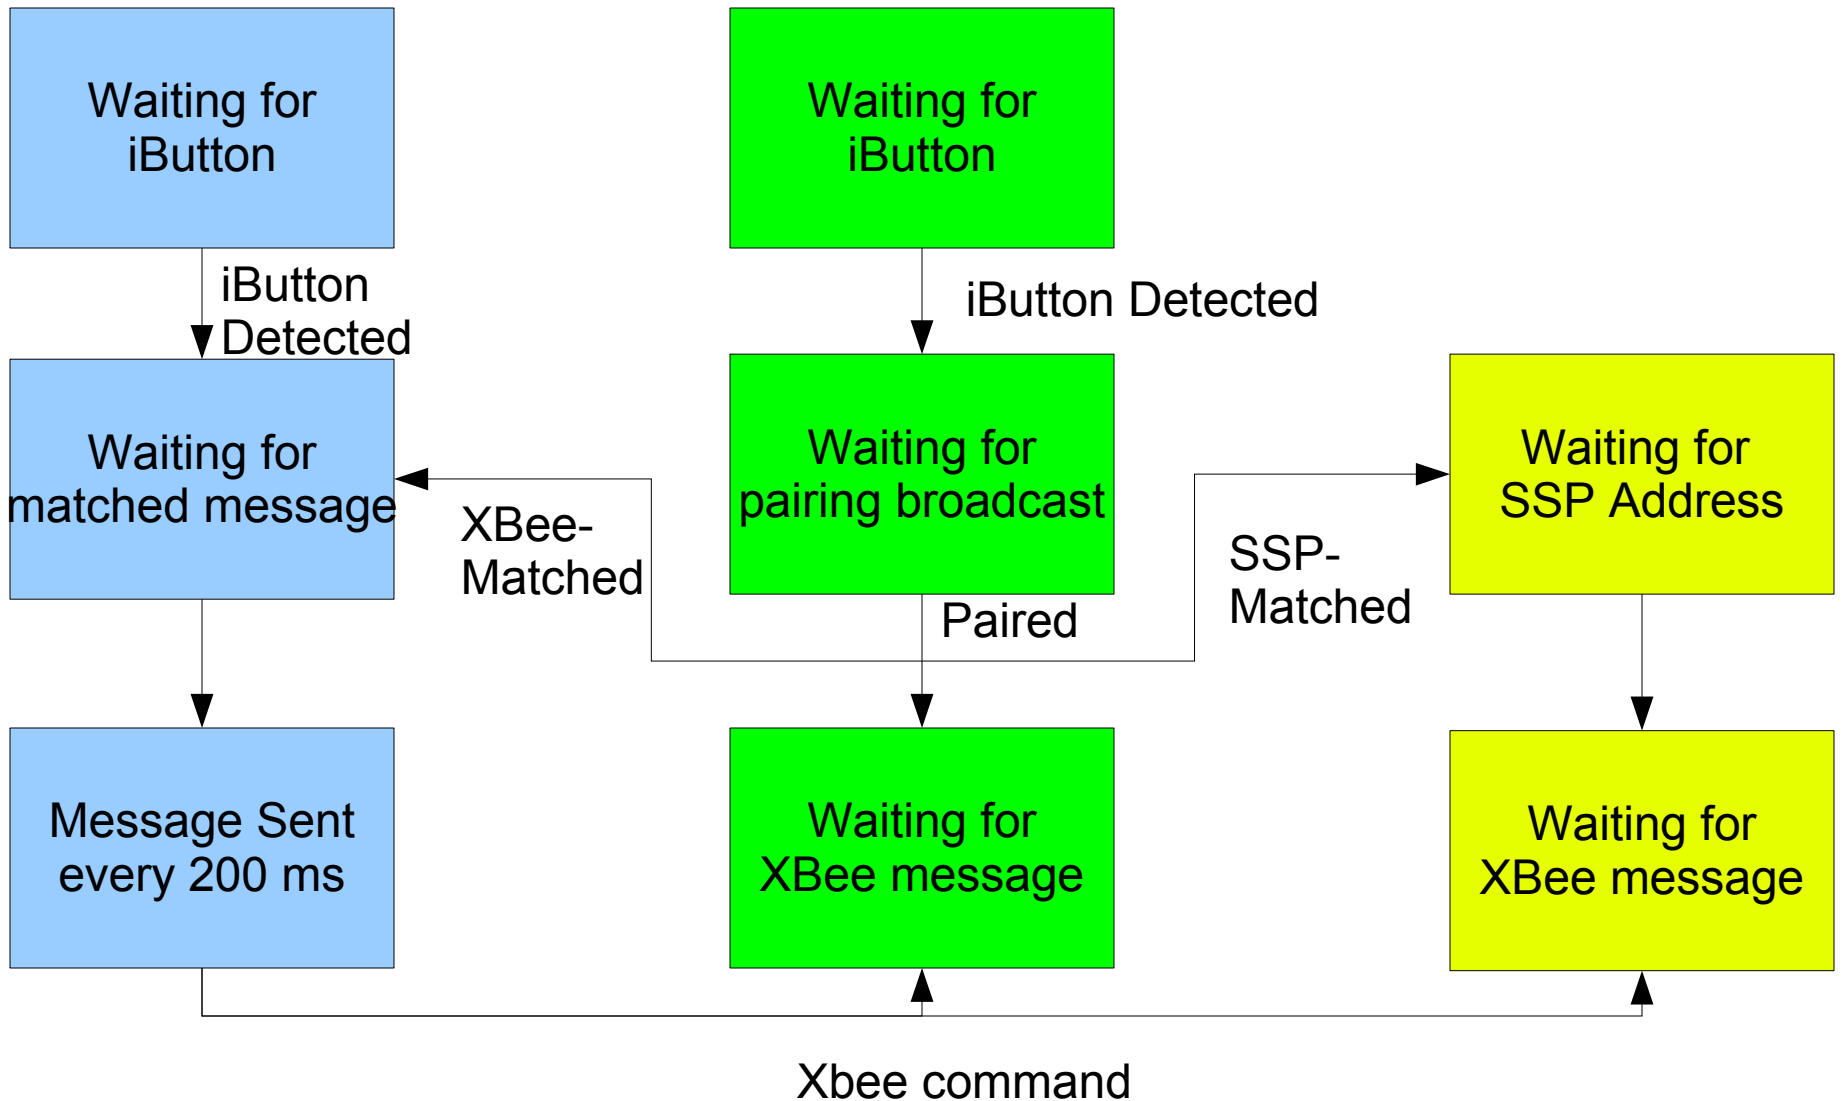

Helm- E128

Ship- Left motor  
and transmit  
"Smart PIC"

Ship- Right motor  
pump, and specials  
"Dumb PIC"

“Smart PIC”

“Dumb PIC”